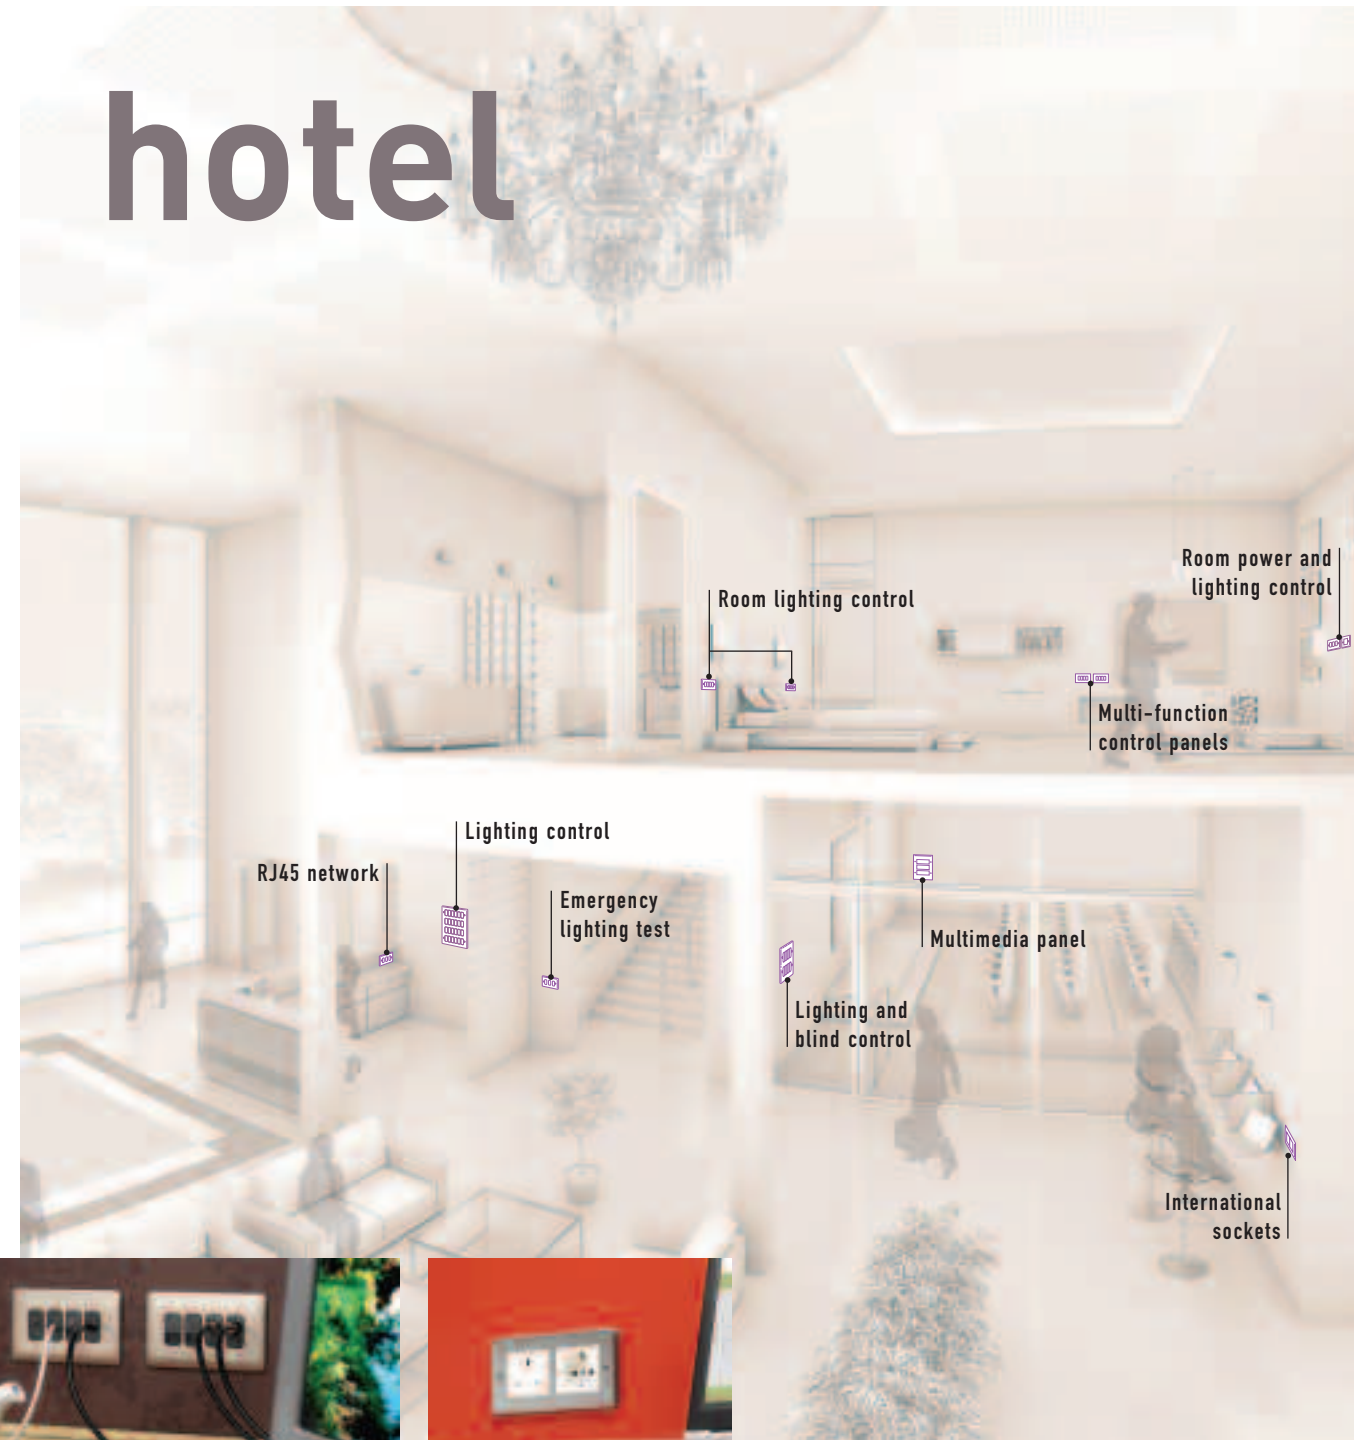

Multimedia control panel

Compact architrave plate

Timed lighting and key switches

Multi-function control panels

International sockets

Room power and lighting control

Multimedia control panel

Discreet, stylish accessories offering a level of technology to meet the needs of international travellers