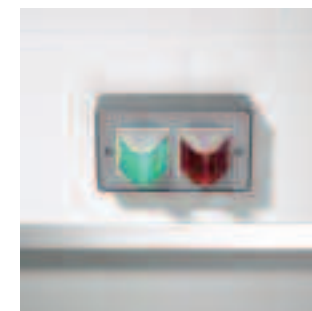

Multimedia control panel

Compact architrave plate

Timed lighting and key switches

Multi-function control panels

International sockets

Room power and lighting control

Multimedia control panel

Discreet, stylish accessories offering a level of technology to meet the needs of international travellers

Integrate bespoke functions with durable accessories that are perfectly in keeping with their surroundings

Surface mounting control panel

Emergency lighting test panel

Signalling lights

Compact architrave plates