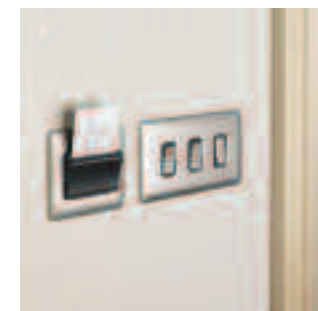

Multimedia control panel

Compact architrave plate

Timed lighting and key switches

Multi-function control panels

International sockets

Room power and lighting control

Multimedia control panel

Discreet, stylish accessories offering a level of technology to meet the needs of international travellers

Integrate bespoke functions with durable accessories that are perfectly in keeping with their surroundings

Surface mounting control panel

Emergency lighting test panel

Signalling lights

Compact architrave plates