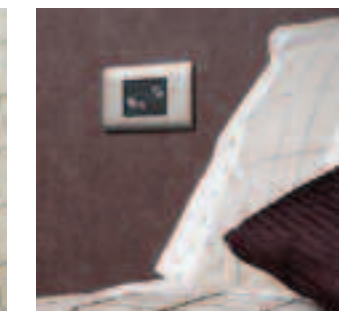

Home networks interface